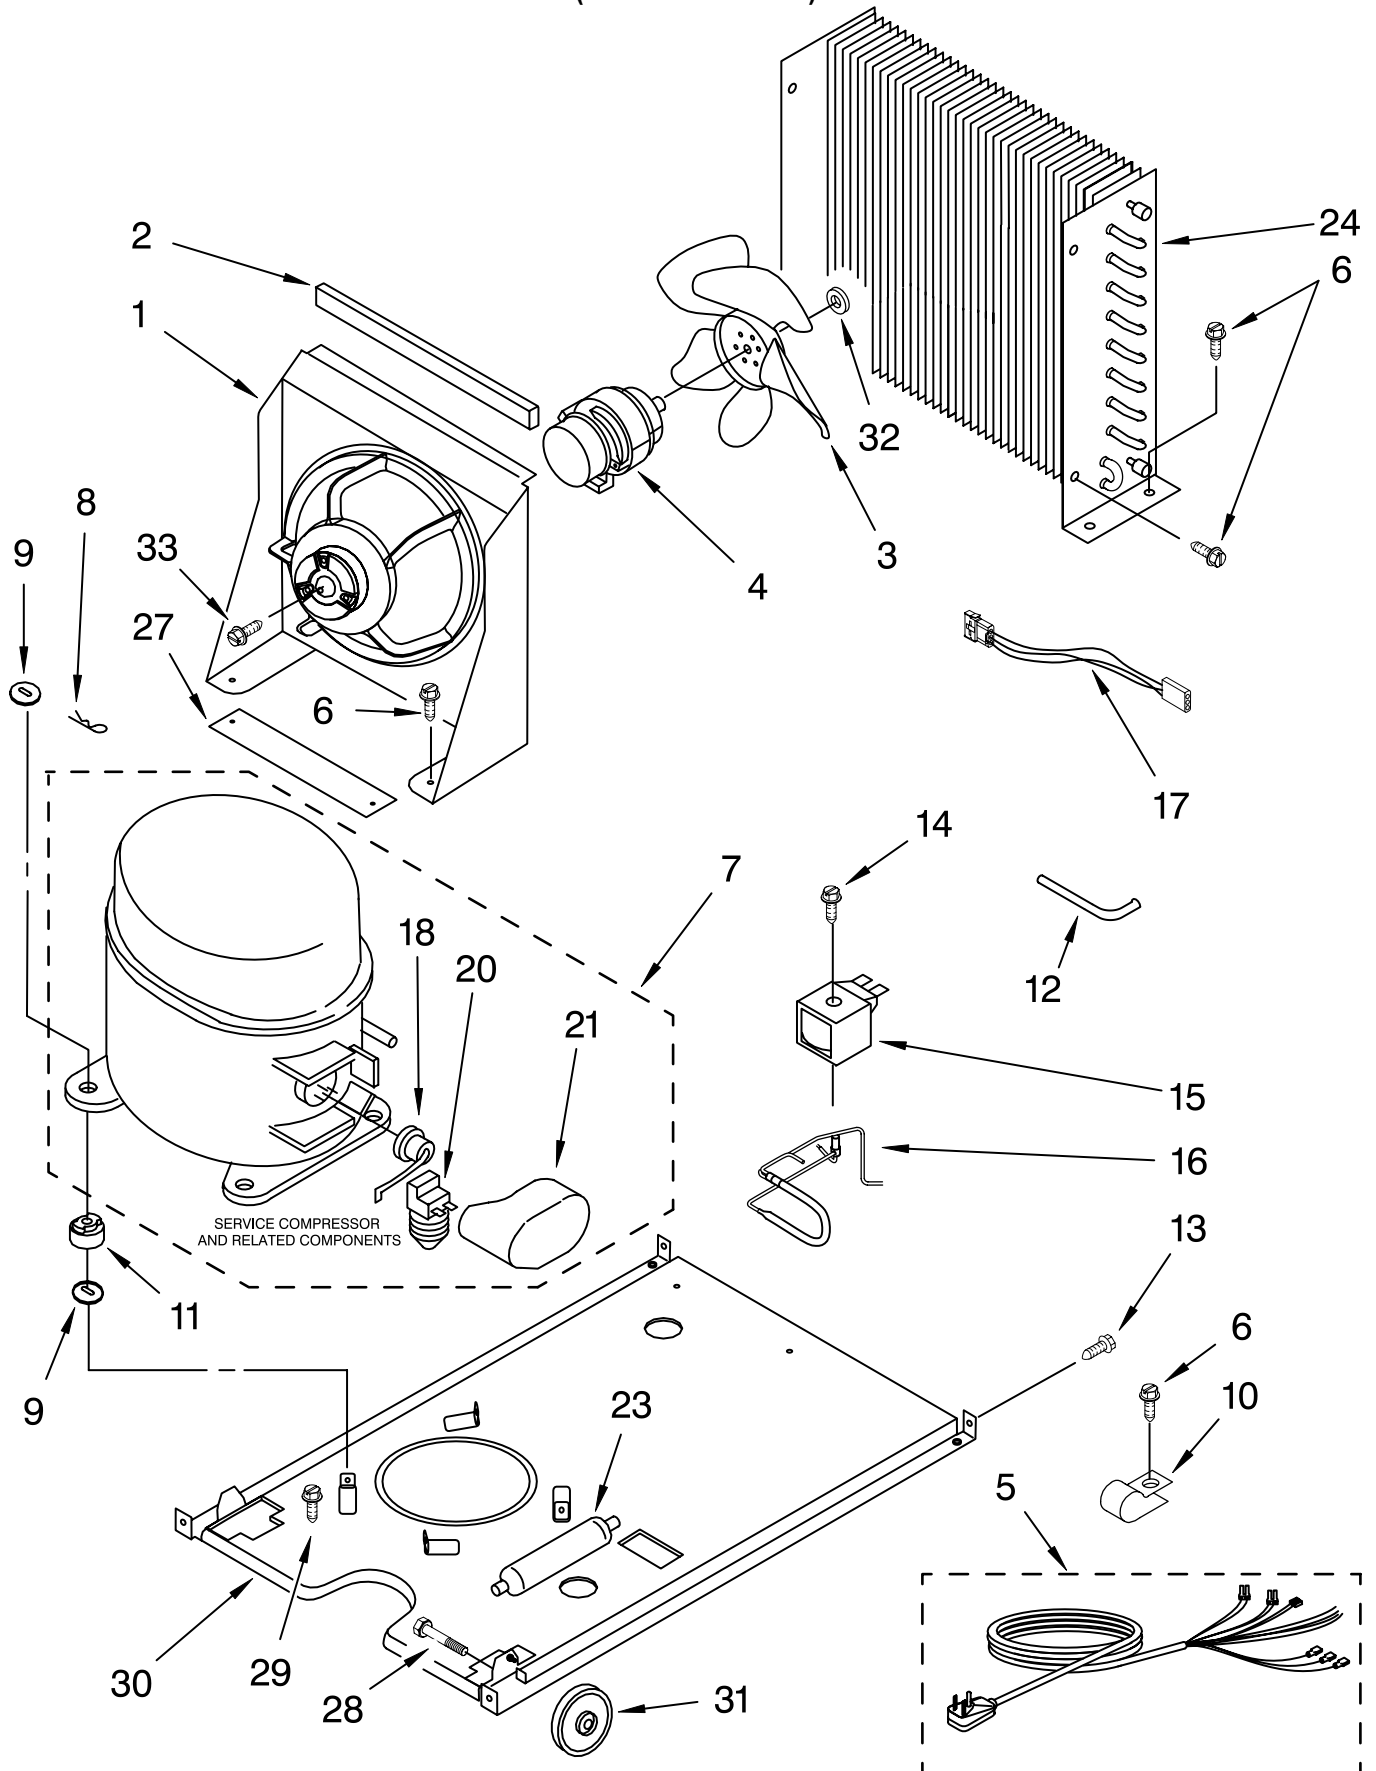

UNIT PARTS

For Models: KUIS155HLS2
(STAINLESS STEEL)

SERVICE COMPRESSOR
AND RELATED COMPONENTS

FOR ORDERING INFORMATION REFER TO PARTS PRICE LIST

UNIT PARTS

For Models: KUIS155HLS2
(STAINLESS STEEL)

<u>Illus.</u> <u>No.</u>	<u>Part</u> <u>No.</u>	<u>DESCRIPTION</u>
1	2185532	Bracket, Fan Mtg.
2	2185675	Pad, Foam
3	2190685	Blade, Fan
4	2183437	Motor, Fan
5		Wiring Harness, Complete Unit (See #11 On Control Panel Parts Page)
6	304392	Screw 8-18 X 1/2
7	2176659	Compressor
8	A201435	Clip, Mounting
9	A201441	Shim (8)
10	2185960	Clamp (Power Cord)
11	2185965	Grommet (4)
12	2185548	Tube, Process
13	489423	Screw
14	489472	Screw
15	759112	Coil, Solenoid
16	2208467	Valve, Body
17	2187267	Wiring Harness, Condenser Fan
18	2183404	Overload
20	2183410	Relay, Start
21	2162358	Cover, Terminal
23	2209223	Drier
24	2185529	Condenser
27	2185858	Pad, Foam (2)
28	3370389	Screw 10-32X15/16
29	488500	Screw, Ground 8-32 X 3/8
30	2185511	Base, Unit
31	302819	Wheel
32	486692	Nut, Speed
33	489494	Screw 8-32 X 3/4

REFRIGERANT CHARGE

6.5 OZ. (R134A)